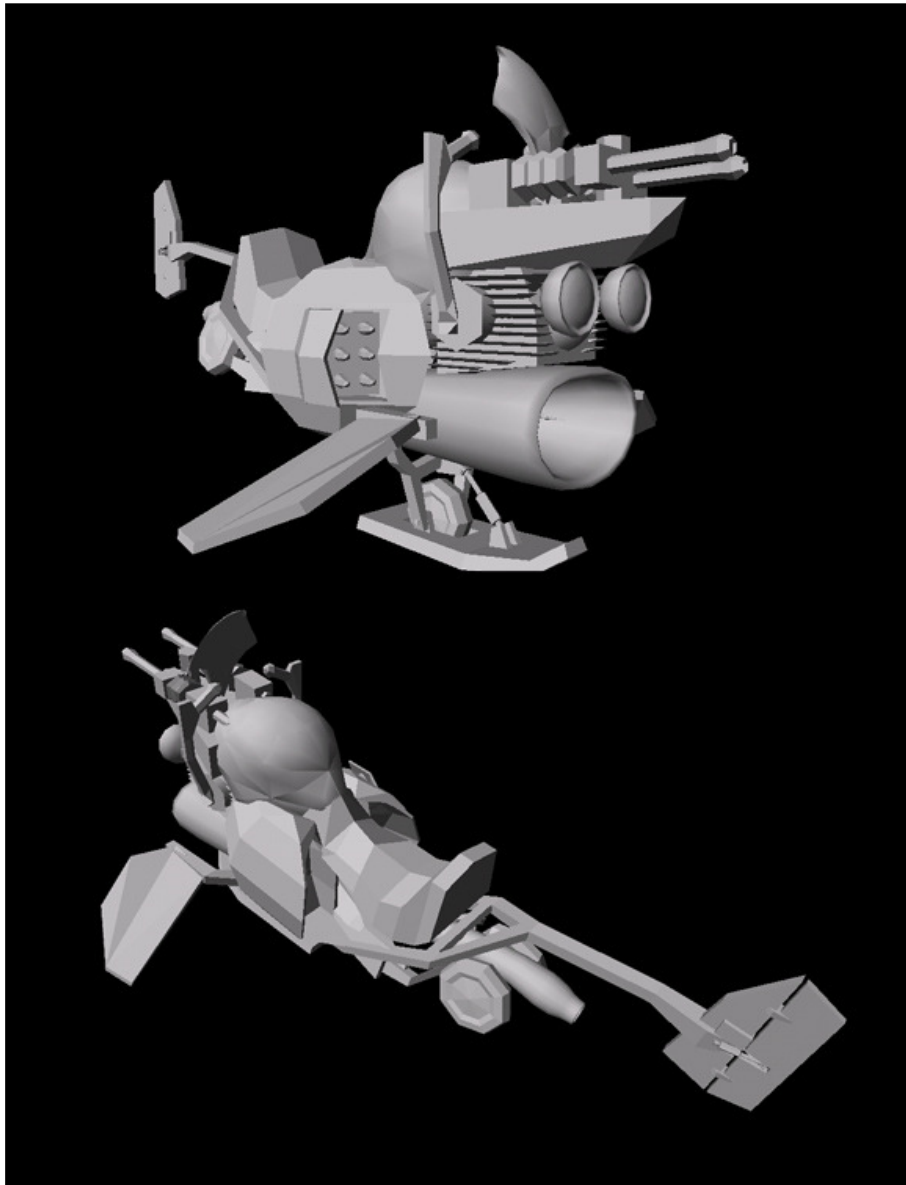

Mattel Interactive + Broderbund – Concept Models - San Francisco 1999-2000

Character Design and Model for Hotwheels World Race Concept (Post Rigging) –
Mattel Interactive

St. Basils 3D Model from photo – For Panzer General

Russian Soldiers – LOD Models

Concept Hover Bike - Low Poly Model with some Nurbs Smoothing

Concept Model – Sketch and Model