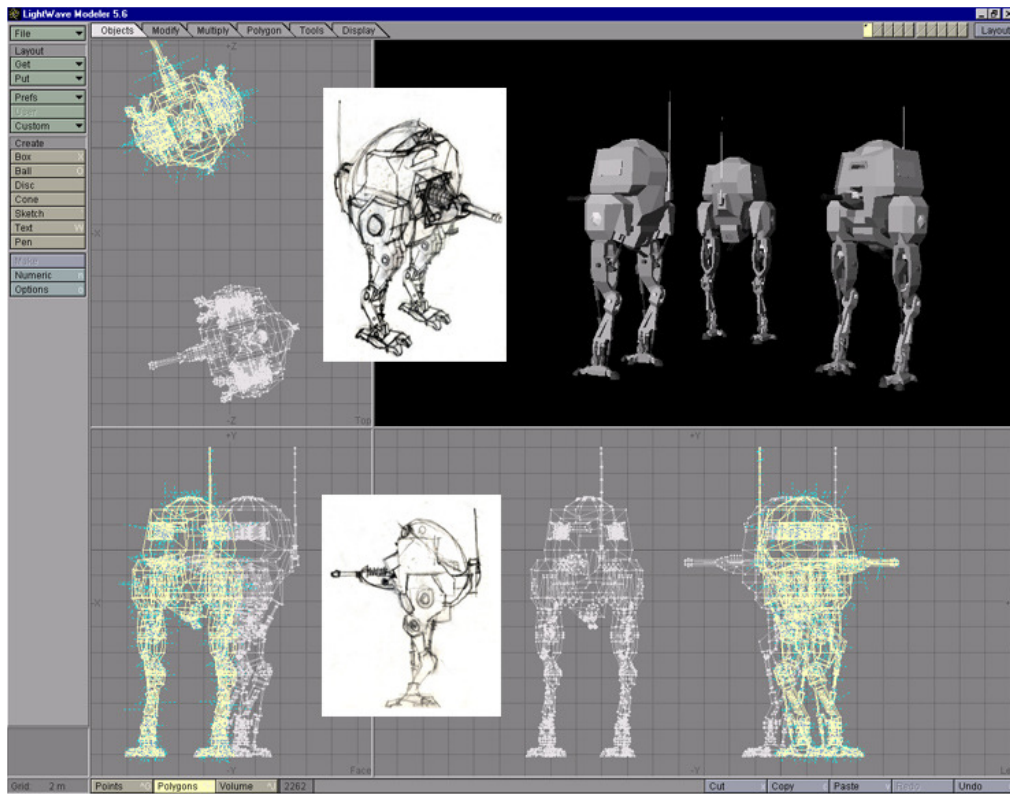

Mattel Interactive + Broderbund – Concept Models - San Francisco 1999-2000

Character Design and Model for Hotwheels World Race Concept (Post Rigging) –
Mattel Interactive

St. Basils 3D Model from photo – For Panzer General

Russian Soldiers – LOD Models

Concept Hover Bike - Low Poly Model with some Nurbs Smoothing

Concept Model – Sketch and Model